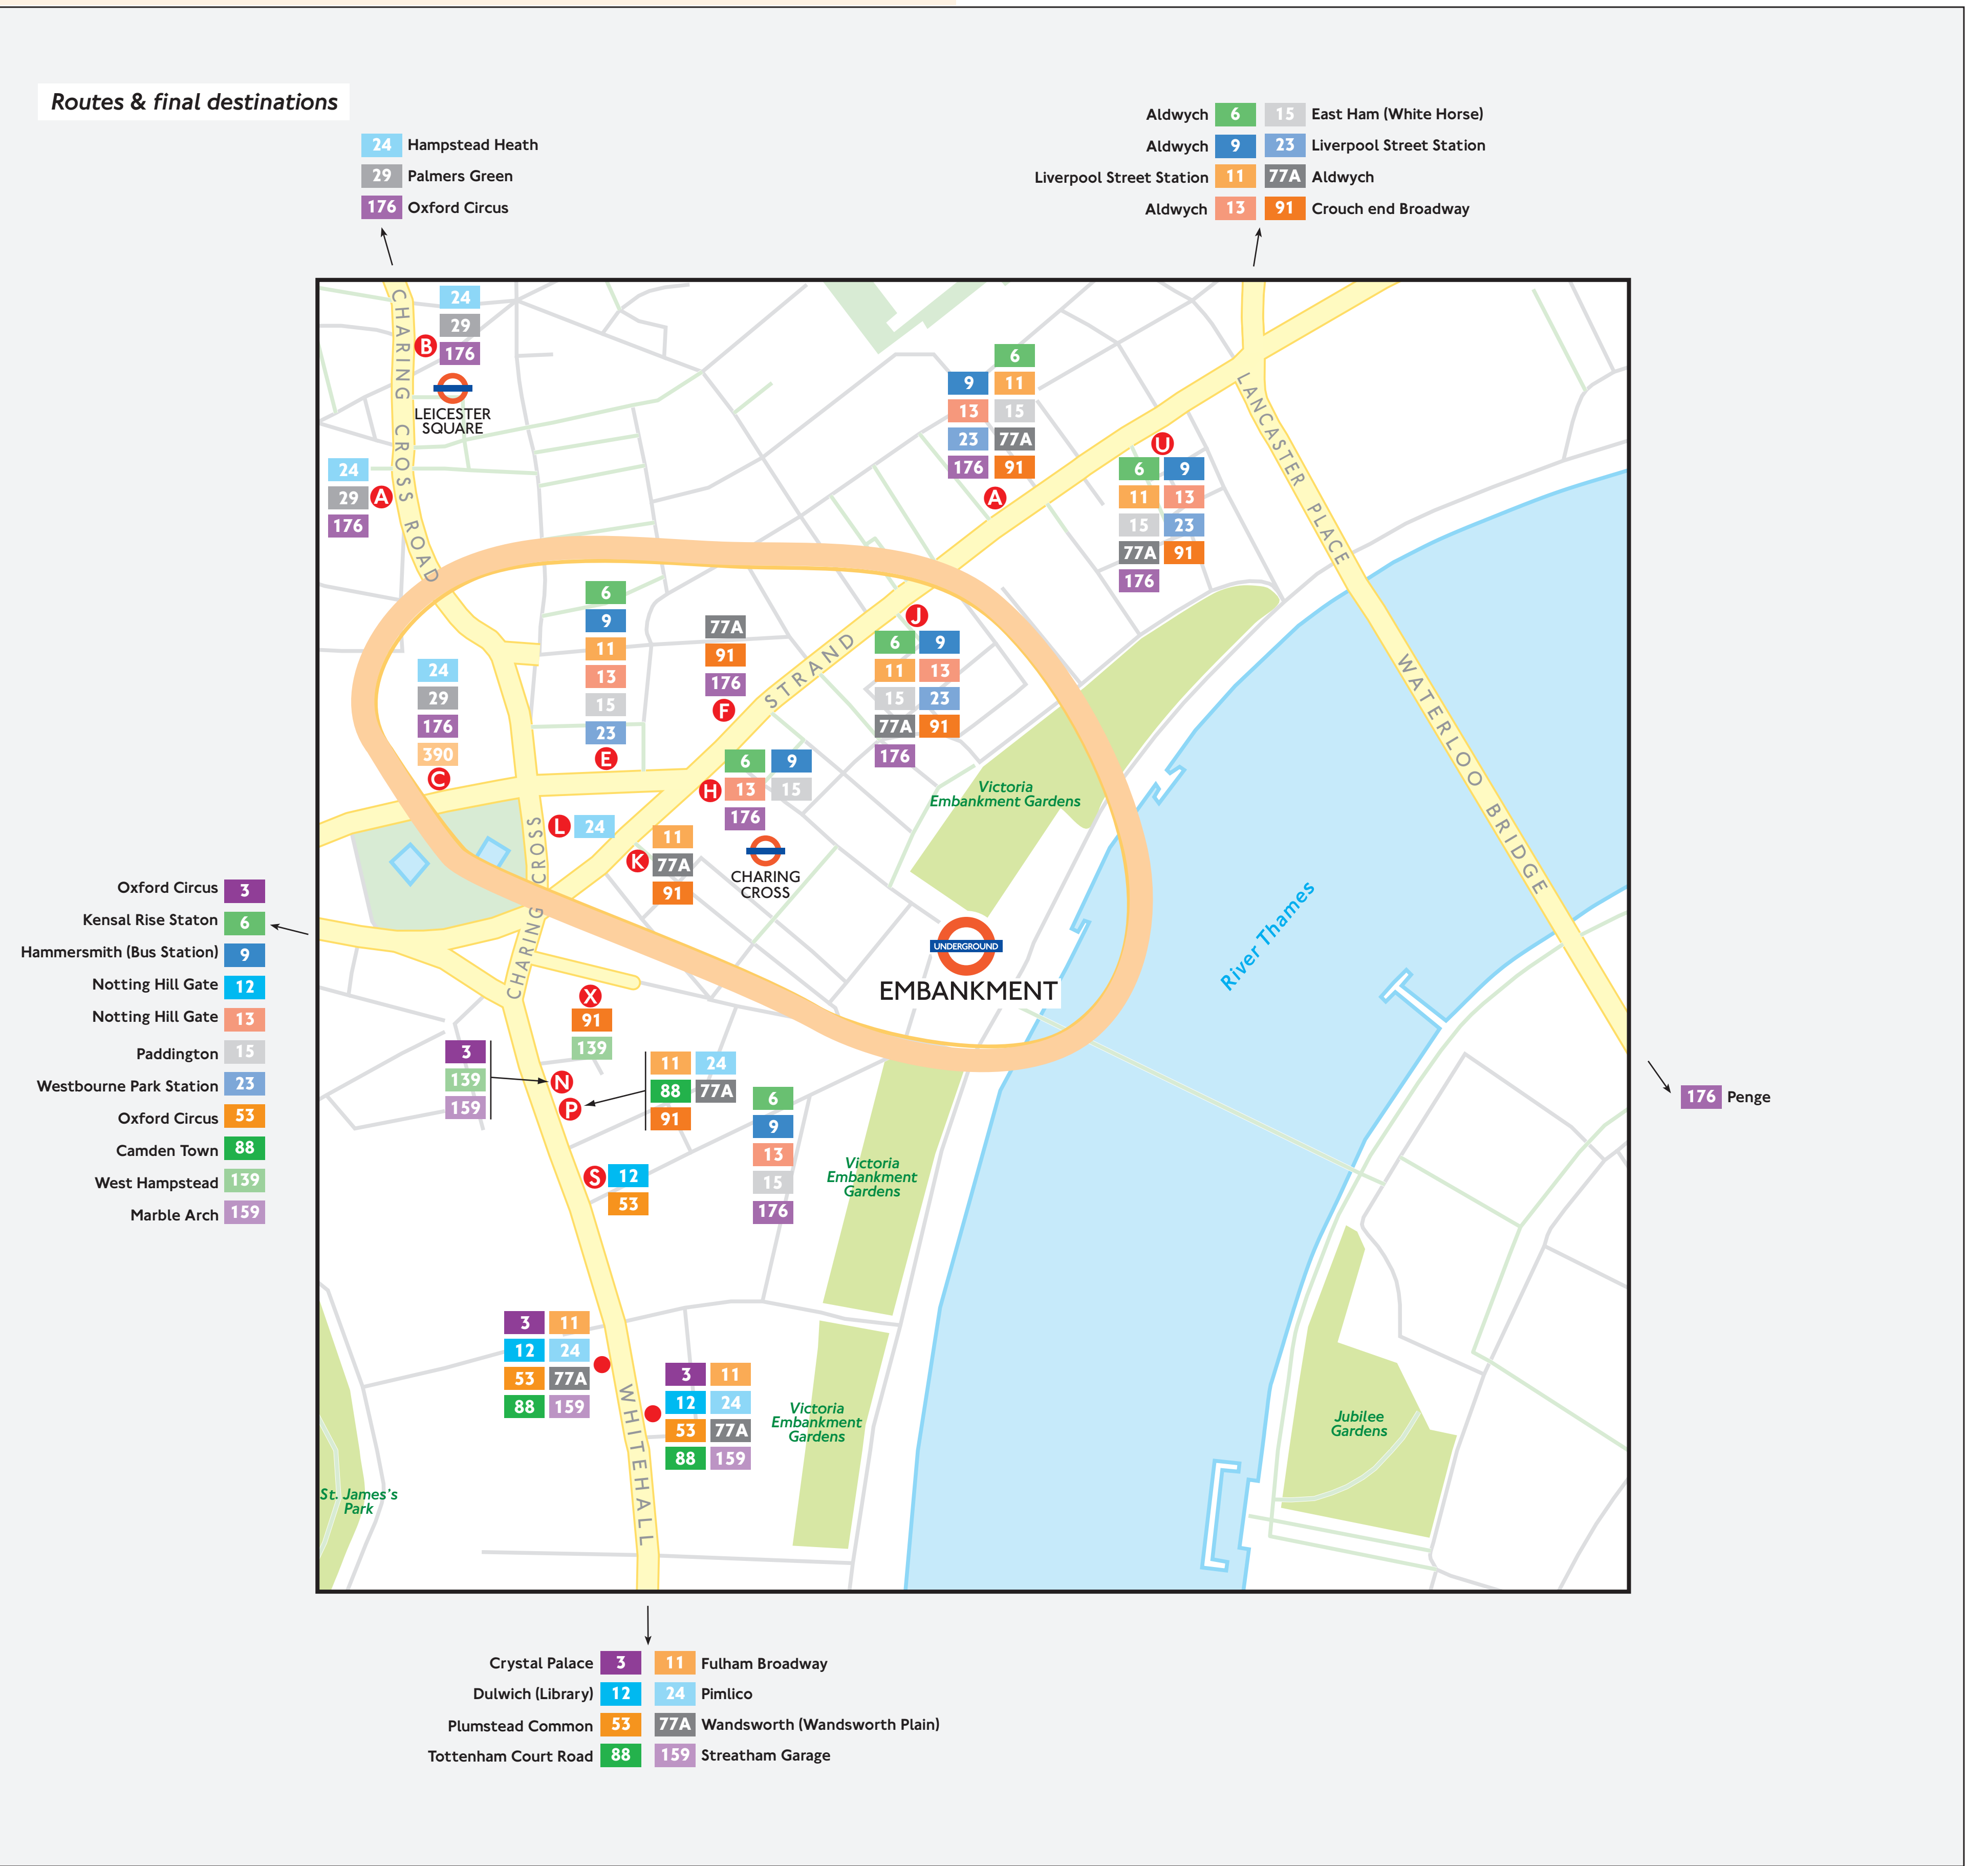

Bus services from Embankment

Index to nearby places

Embassies	Nigeria B1	South Africa B1	Zimbabwe A1
Theatres	Adelphi A1	London Coliseum A1	Lyceum A2
National Theatre B2	Players B1	Savoy A2	Vaudeville A1
Whitehall B1			
Hotels	Charing Cross Thistle B1	Howard A2	Royal Adelphi B1
Royal Horseguards Thistle B1	Savoy A2	Strand Palace A2	
Other places	Africa Centre A1	British Airways London Eye C2	Charing Cross Pier B1
Cleopatra's Needle B2	Gilbert Collection Hermitage Rooms A2	Courtmaid Institute and Galleries A2	Halfway to Heaven B1
Hayward Gallery B2	Heaven Club B1	Hispaniola A2	King's College University of London A2
London Transport Museum A1	Ministry of Defence C1	Ministry of Defence (Old Admiralty Buildings) C1	National Gallery and National Portrait Gallery B1
Nelson's Column B1	Police Station A1		
Post Office A1	Price Waterhouse B1	Coopers B1	Prince of Wales Public House B1
PS Tattershall Castle C1	Queen Elizabeth Hall and Purcell Room B2	Queen Mary C1	Royal Festival Hall C2
Royal Society of Artists A1	Sherlock Holmes Public House B1	Somerset House A2	St. Martin in the Fields B1
The Griffen Public House B1	The Museum of Moving Image B2	The Rock Nightclub B1	The Shell Centre C2

Street index

Adam Street A1	Agar Street A1	Bedford Court A1	Bedford Street A1	Bedfordbury A1	Belvedere Road C2	Brydges Place A1	Bull Inn Court A1	Burleigh Street A1	Cecil Court A1	Chandos Place A1	Covent Garden A1	Craven Street B1	Downing Street C1	Exchange Court A1	Exeter Street A1	Floral Street A1	Garrick Street A1	George Court A1	Goodwins Court A1	Great Scotland Yard C1	Henrietta Street A1	Hop Gardens A1	Horse Guards Avenue C1	Hungerford Lane B1	John Adam Street B1	King Street A1	Lancaster Place A2	Long Acree A1	Lumley Court A1	Maiden Lane A1	Mays Court A1	New Row A1	Northumberland Avenue B1	Richmond Terrace C1	Riverside Walk C2	Savoy Buildings A2	Savoy Hill A2	Savoy Place A2	Savoy Street A2	Southampton Street A1	Spring Gardens B1	St. Martin's Court A1	St. Martin's Lane A1	St. Martin's Mews B1	Strand A2	Surrey Street A2	Tavistock Street A1	Temple Place A2	The Arches B1	Victoria Embankment B1	Villiers Street B1	Watergate Walk B1	Waterloo Bridge A2	Wellington Street A2	Whitehall C1	Whitehall Court C1	Whitehall Gardens C1	Whitehall Place C1	William IV Street A1	York Road C2

Destination finder